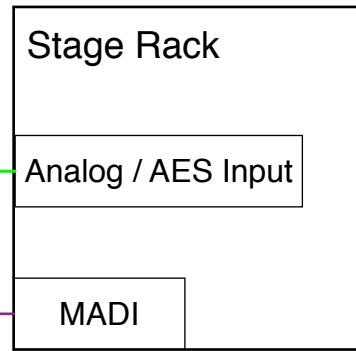

Wavetool MADI
system diagram
Version: 1
Date: 28.01.17

Wireless net ———
Analog / AES ———
Ethernet ———
MADI ———

Wireless Receivers

Control Data
(RF level,
Battery status)

Wireless link
control &
audio stream

All network devices in
same IP address range