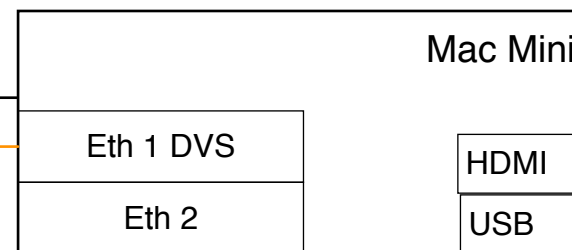

### Wireless Receivers

Dante & Control Data (RF level, Battery status)

Wireless link control & audio stream

Mac Mini with Dante Virtual Soundcard

All network devices in same IP address range